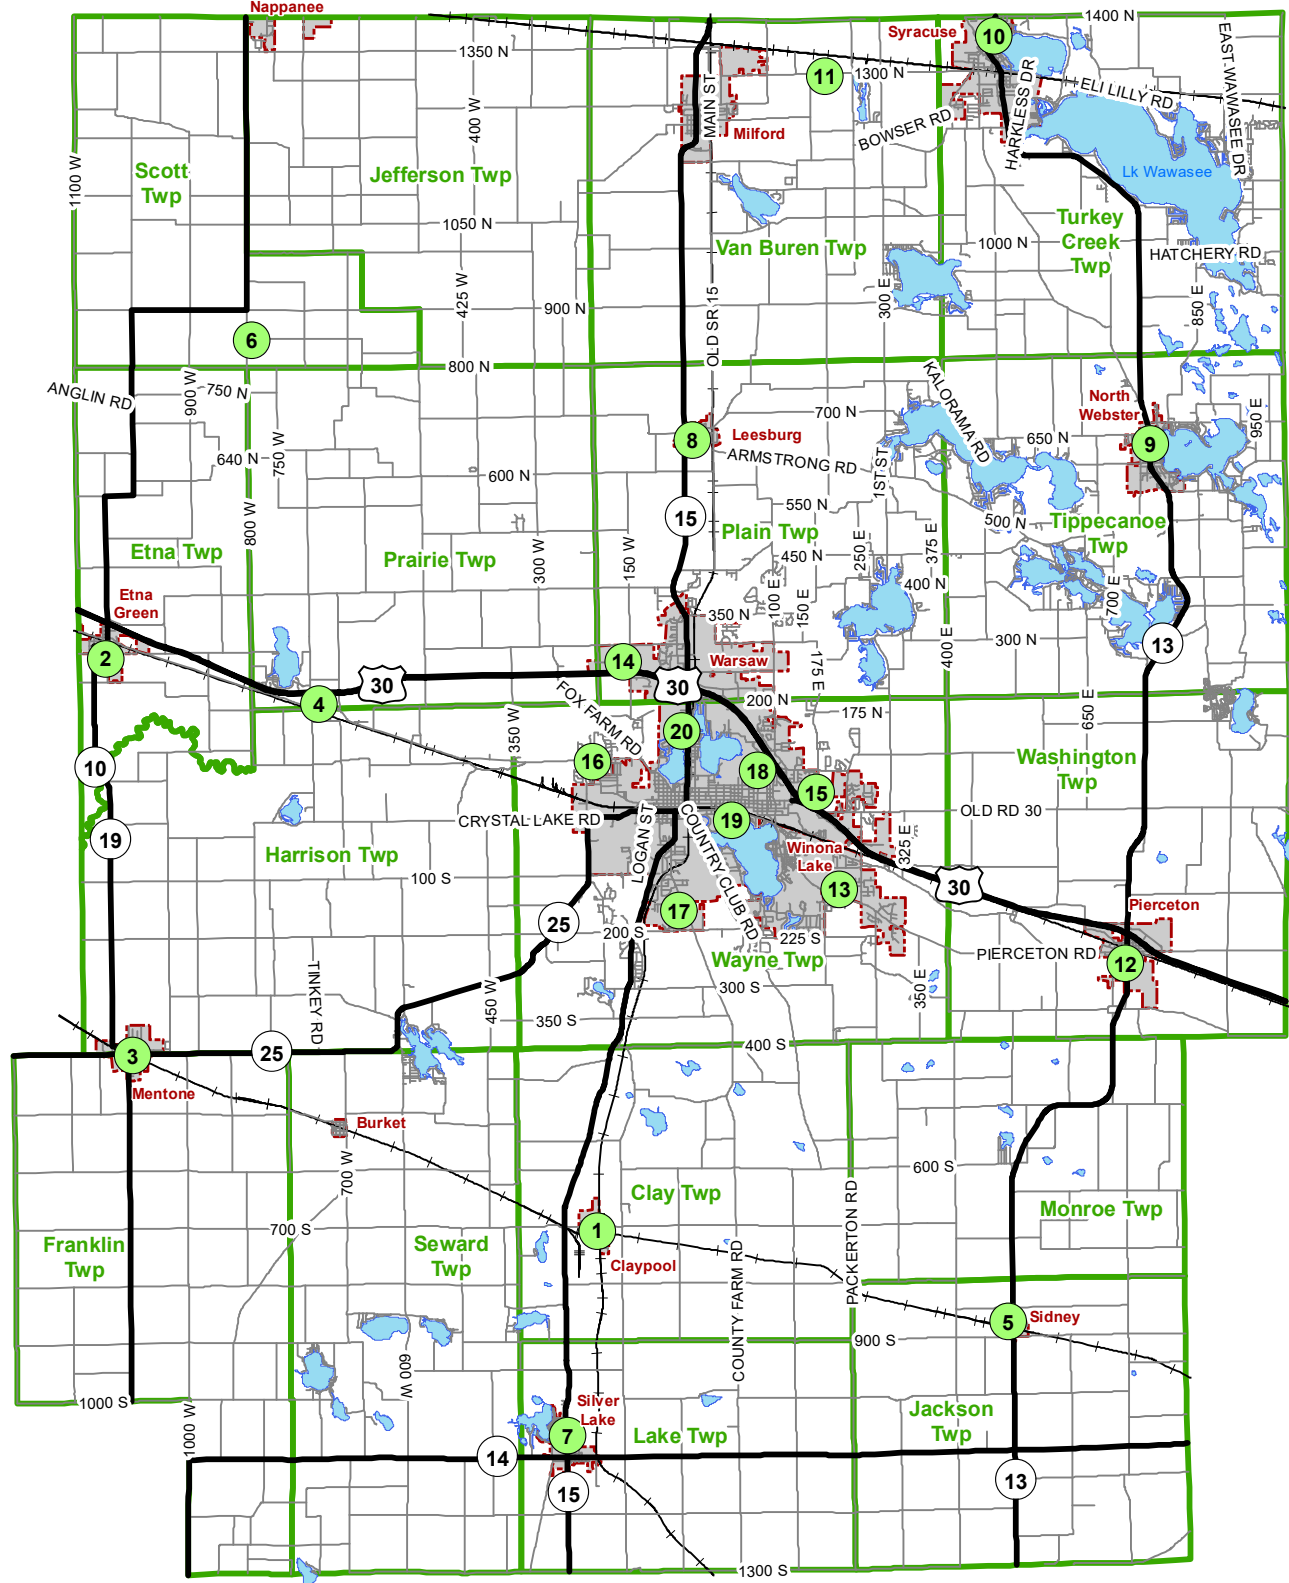

Kosciusko County Vote Center Locations - 2022

- Legend**
- Vote Center Location
 - State Road/US Highway
 - Local Road
 - +—** Railroad
 - Lake
 - ▭** Township Line
 - ▭** City/Town Boundary

Map No	Vote Center Name	Address	City/Town
1	Claypool Lions Building	205 W CALHOUN ST	Claypool
2	Heritage Park Building	338 S WALNUT ST	Etna Green
3	Mentone Fire Station	201 W MAIN ST	Mentone
4	Atwood Community Center	213 E HOVEY ST	Atwood
5	Amazing Grace Community Church	202 W ARTHUR ST	Sidney
6	Mount Tabor Hall	8424 N 800 W	Etna Green
7	Town Hall Meeting Room	604 N JEFFERSON ST	Silver Lake
8	Leesburg Lions Building	114 W SCHOOL ST	Leesburg
9	North Webster Community Center	301 N MAIN ST	North Webster
10	Syracuse Community Center	1013 N LONG DR	Syracuse
11	Wawasee Community Bible Church	2035 E 1300 N	Milford
12	Pierceton Community Building	105 W WALNUT ST	Pierceton
13	Christ's Covenant Church	2090 E PIERCETON RD	Winona Lake
14	Ivy Tech Community College	2545 SILVEUS CROSSING	Warsaw
15	Valley Springs Fellowship	345 N 175 E	Warsaw
16	Moose Lodge	1815 W LAKE ST	Warsaw
17	First Christian Church	115 PARK RIDGE DR	Warsaw
18	Community Life Center	825 N HARRISON ST	Warsaw
19	Shrine Building Fairgrounds	1400 E SMITH ST	Warsaw
20	Our Lady of Guadalupe Church	225 Gilliam Dr	Warsaw