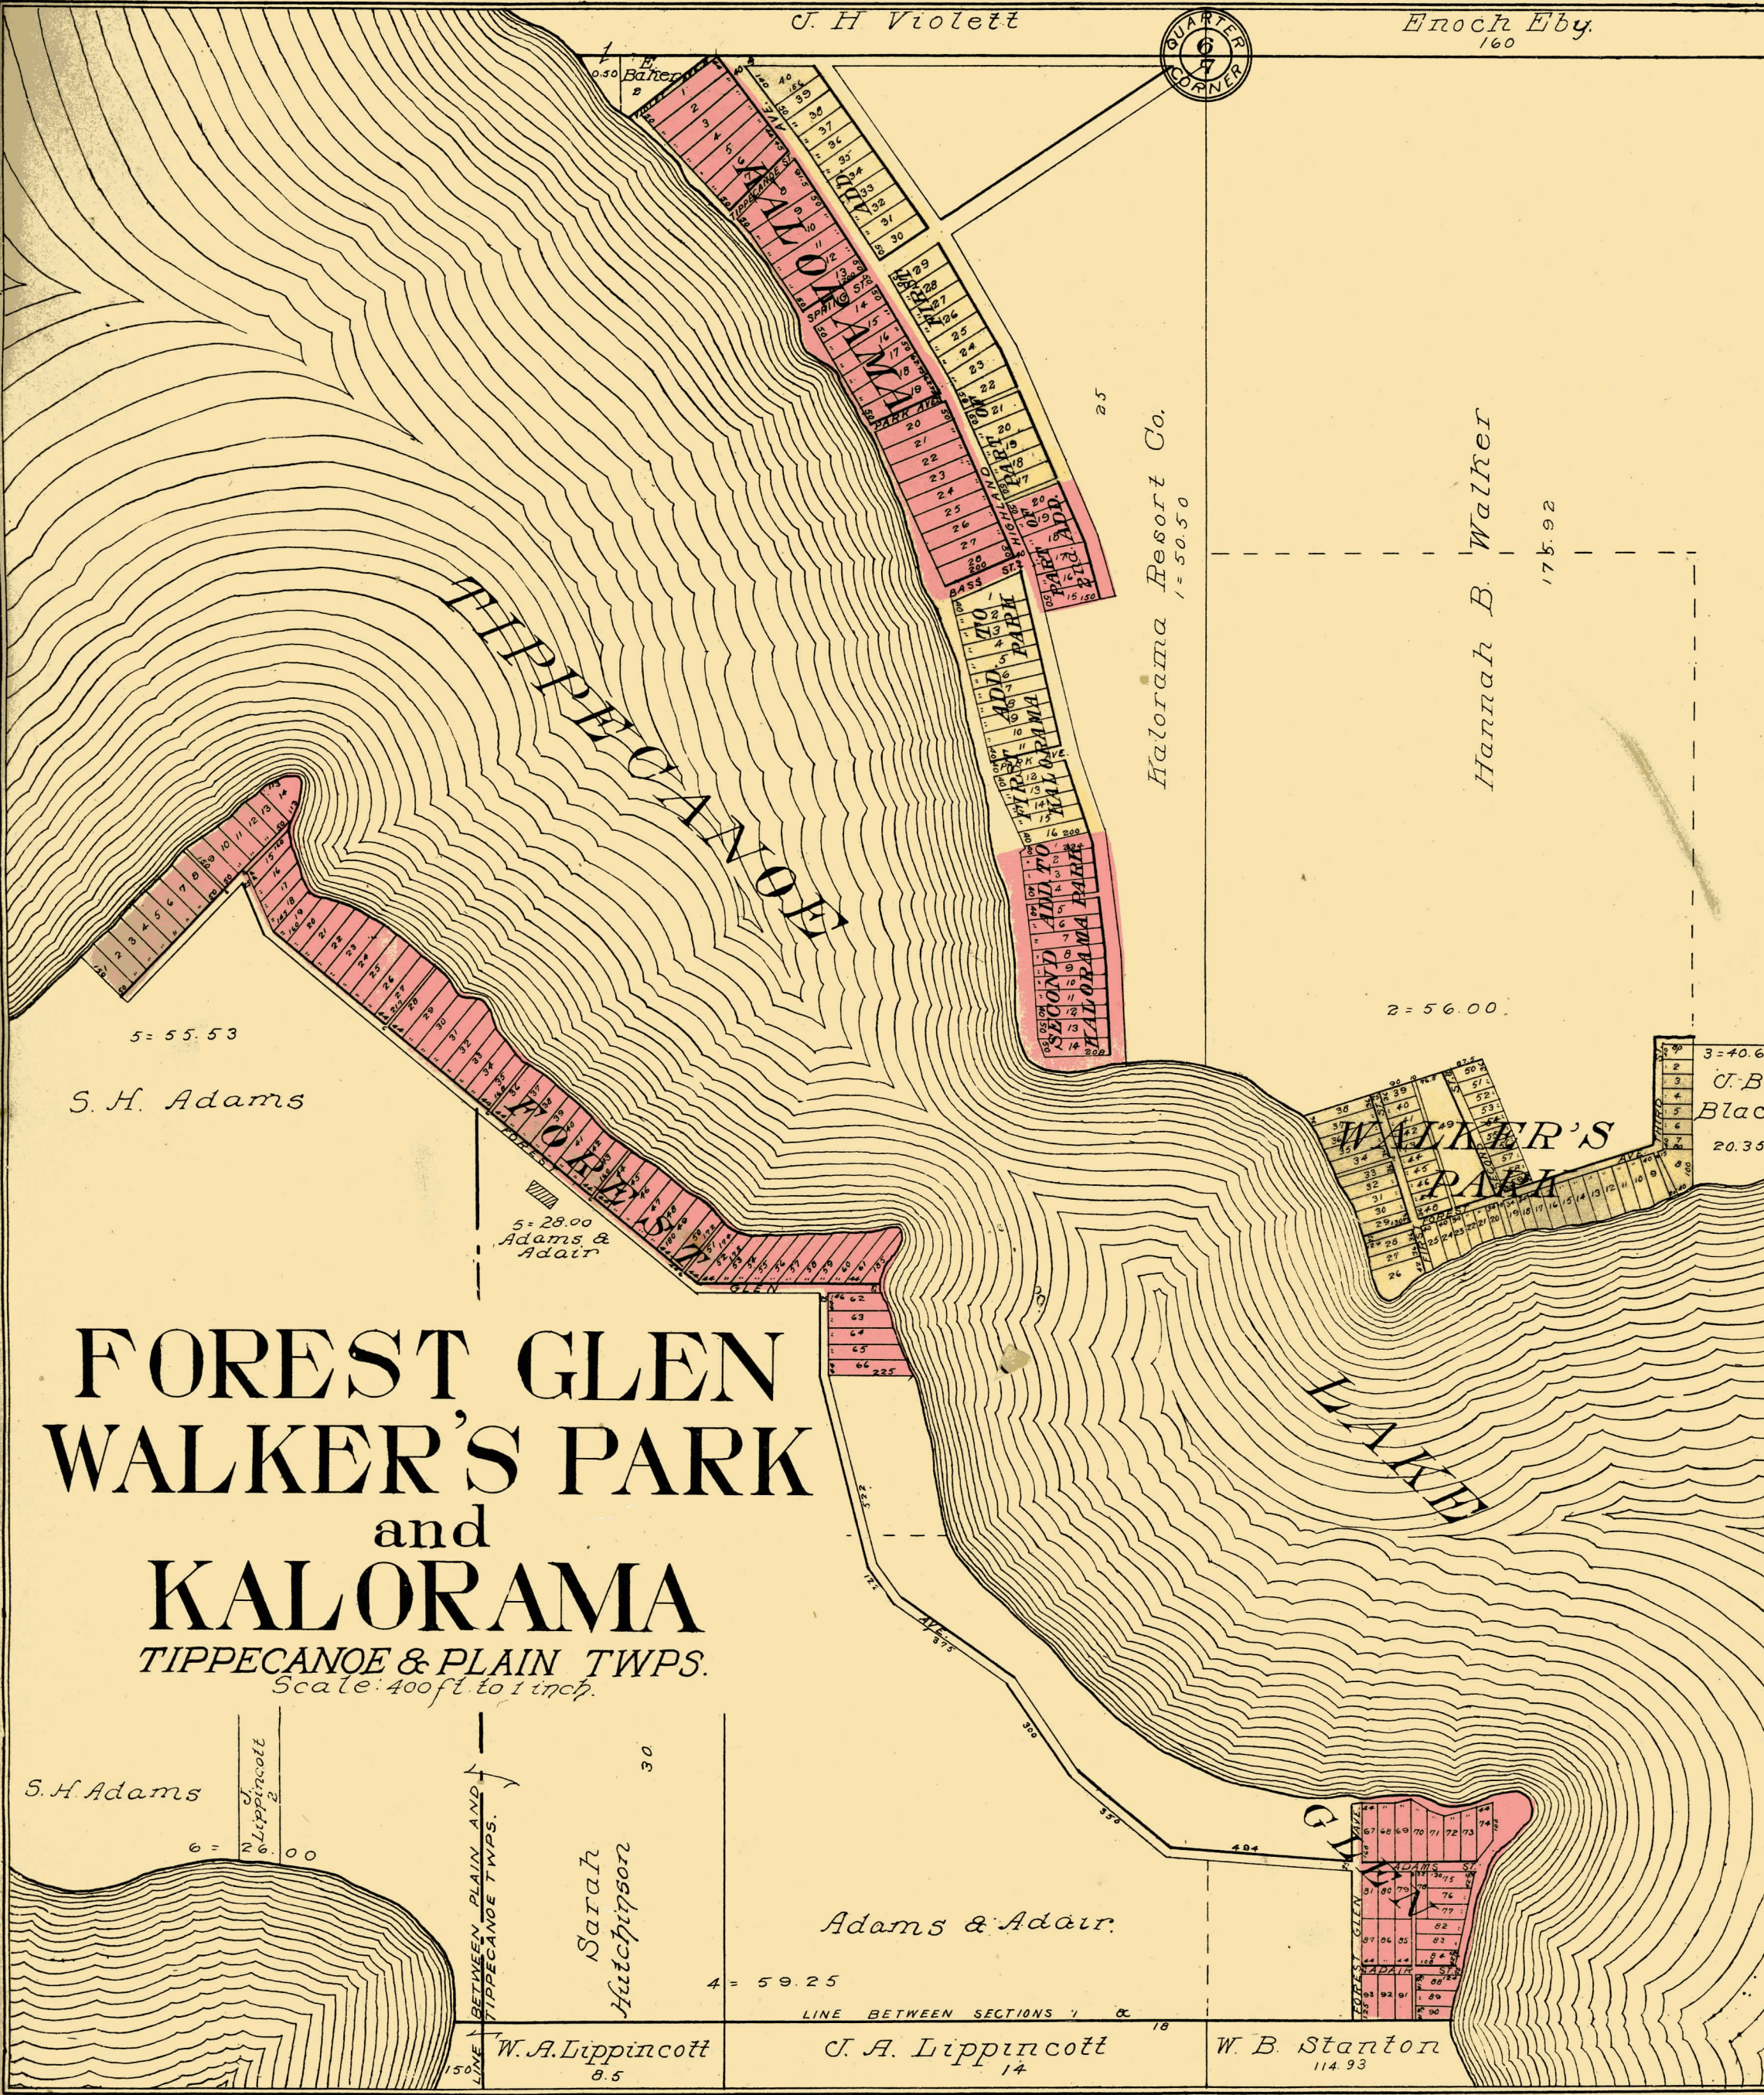

J. H. Violet

Enoch Eby  
160

# FOREST GLEN WALKER'S PARK and KALORAMA TIPPECANOE & PLAIN TWPS.

Scale: 400ft to 1 inch.

S. H. Adams

5 = 28.00  
Adams & Adair

Galorama Resort Co.  
1 = 50.50

Hannah B. Walker  
175.92

2 = 56.00

3 = 40.67  
U. B. Black  
20.35

S. H. Adams

6 = 00  
W. A. Lippincott

Sarah  
Hutchinson  
30

Adams & Adair.

4 = 59.25

LINE BETWEEN SECTIONS 7 & 18

W. A. Lippincott  
9.5

J. A. Lippincott  
14