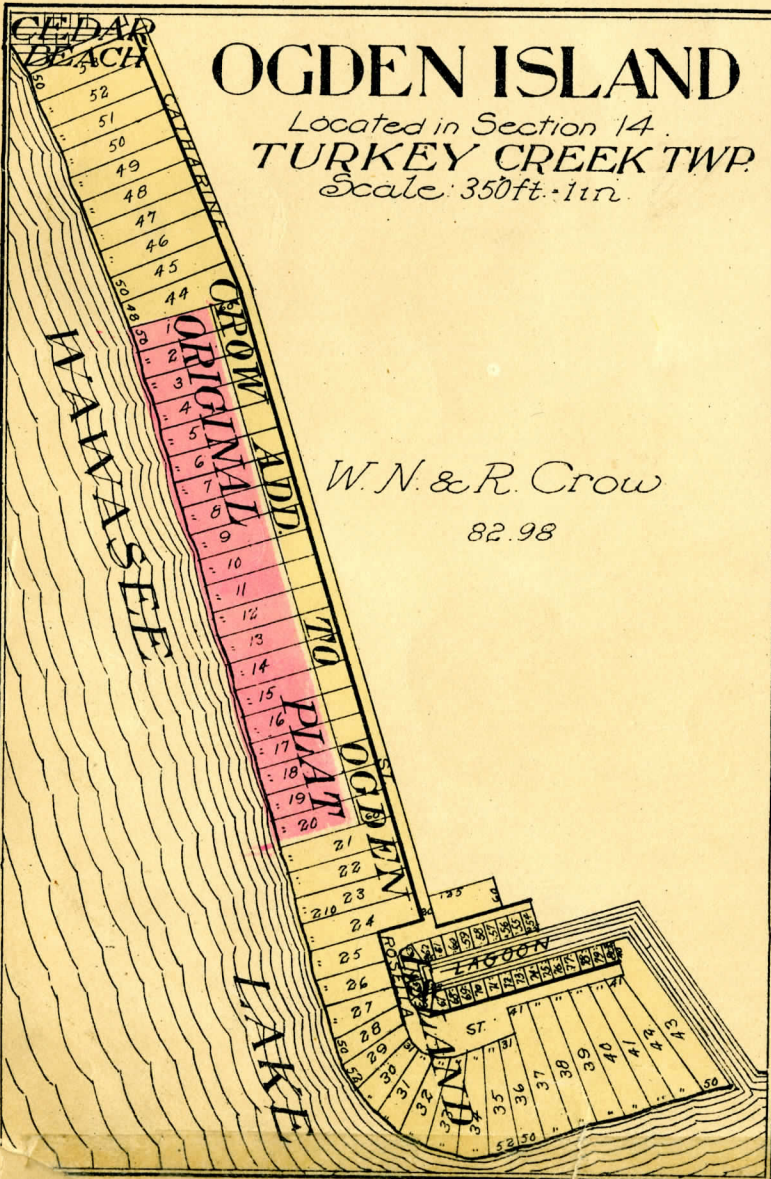

OGDEN ISLAND

Located in Section 14.

TURKEY CREEK TWP.

Scale: 350ft. = 1in.

W.N. & R. Crow

82.98