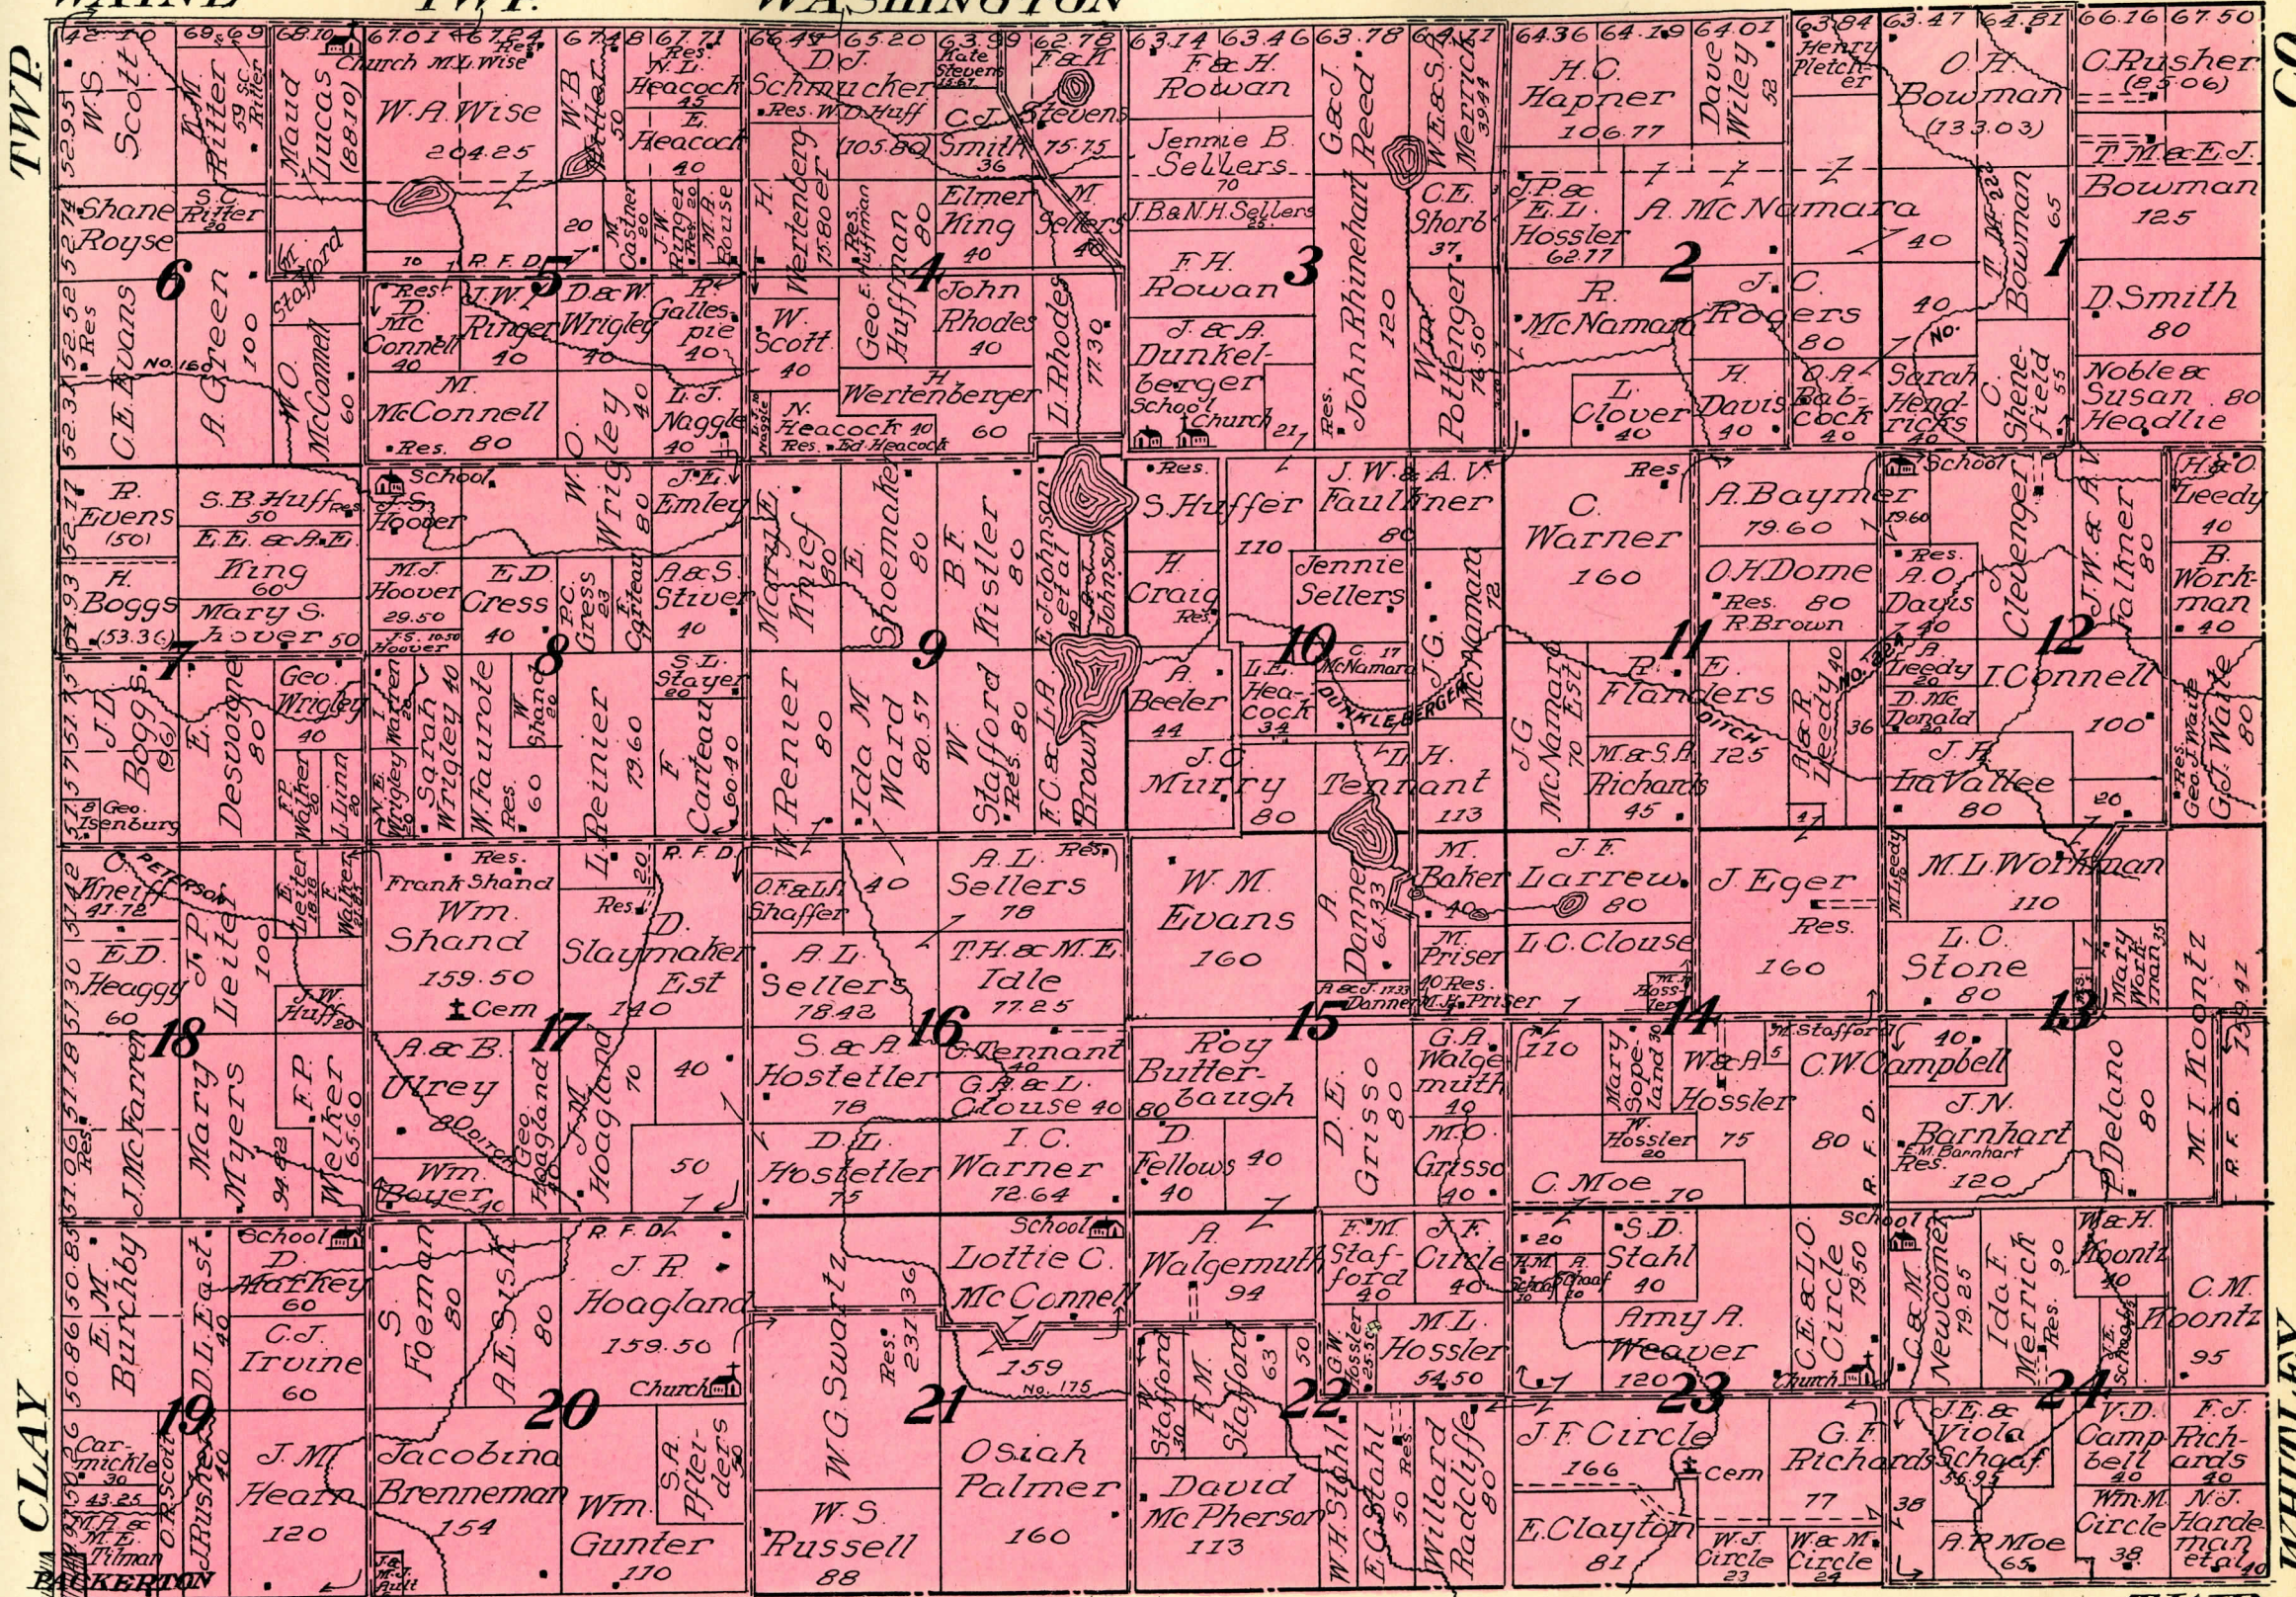

MAP OF MONROE

TOWNSHIP

Scale 2 inches to 1 mile

Part of Township 31 North, Range 7 East of the 2nd P. M.

WAYNE

TWP.

WASHINGTON

TWP.

TWP.

CO.

CLAY

WHITLEY

JACKSON

TWP.