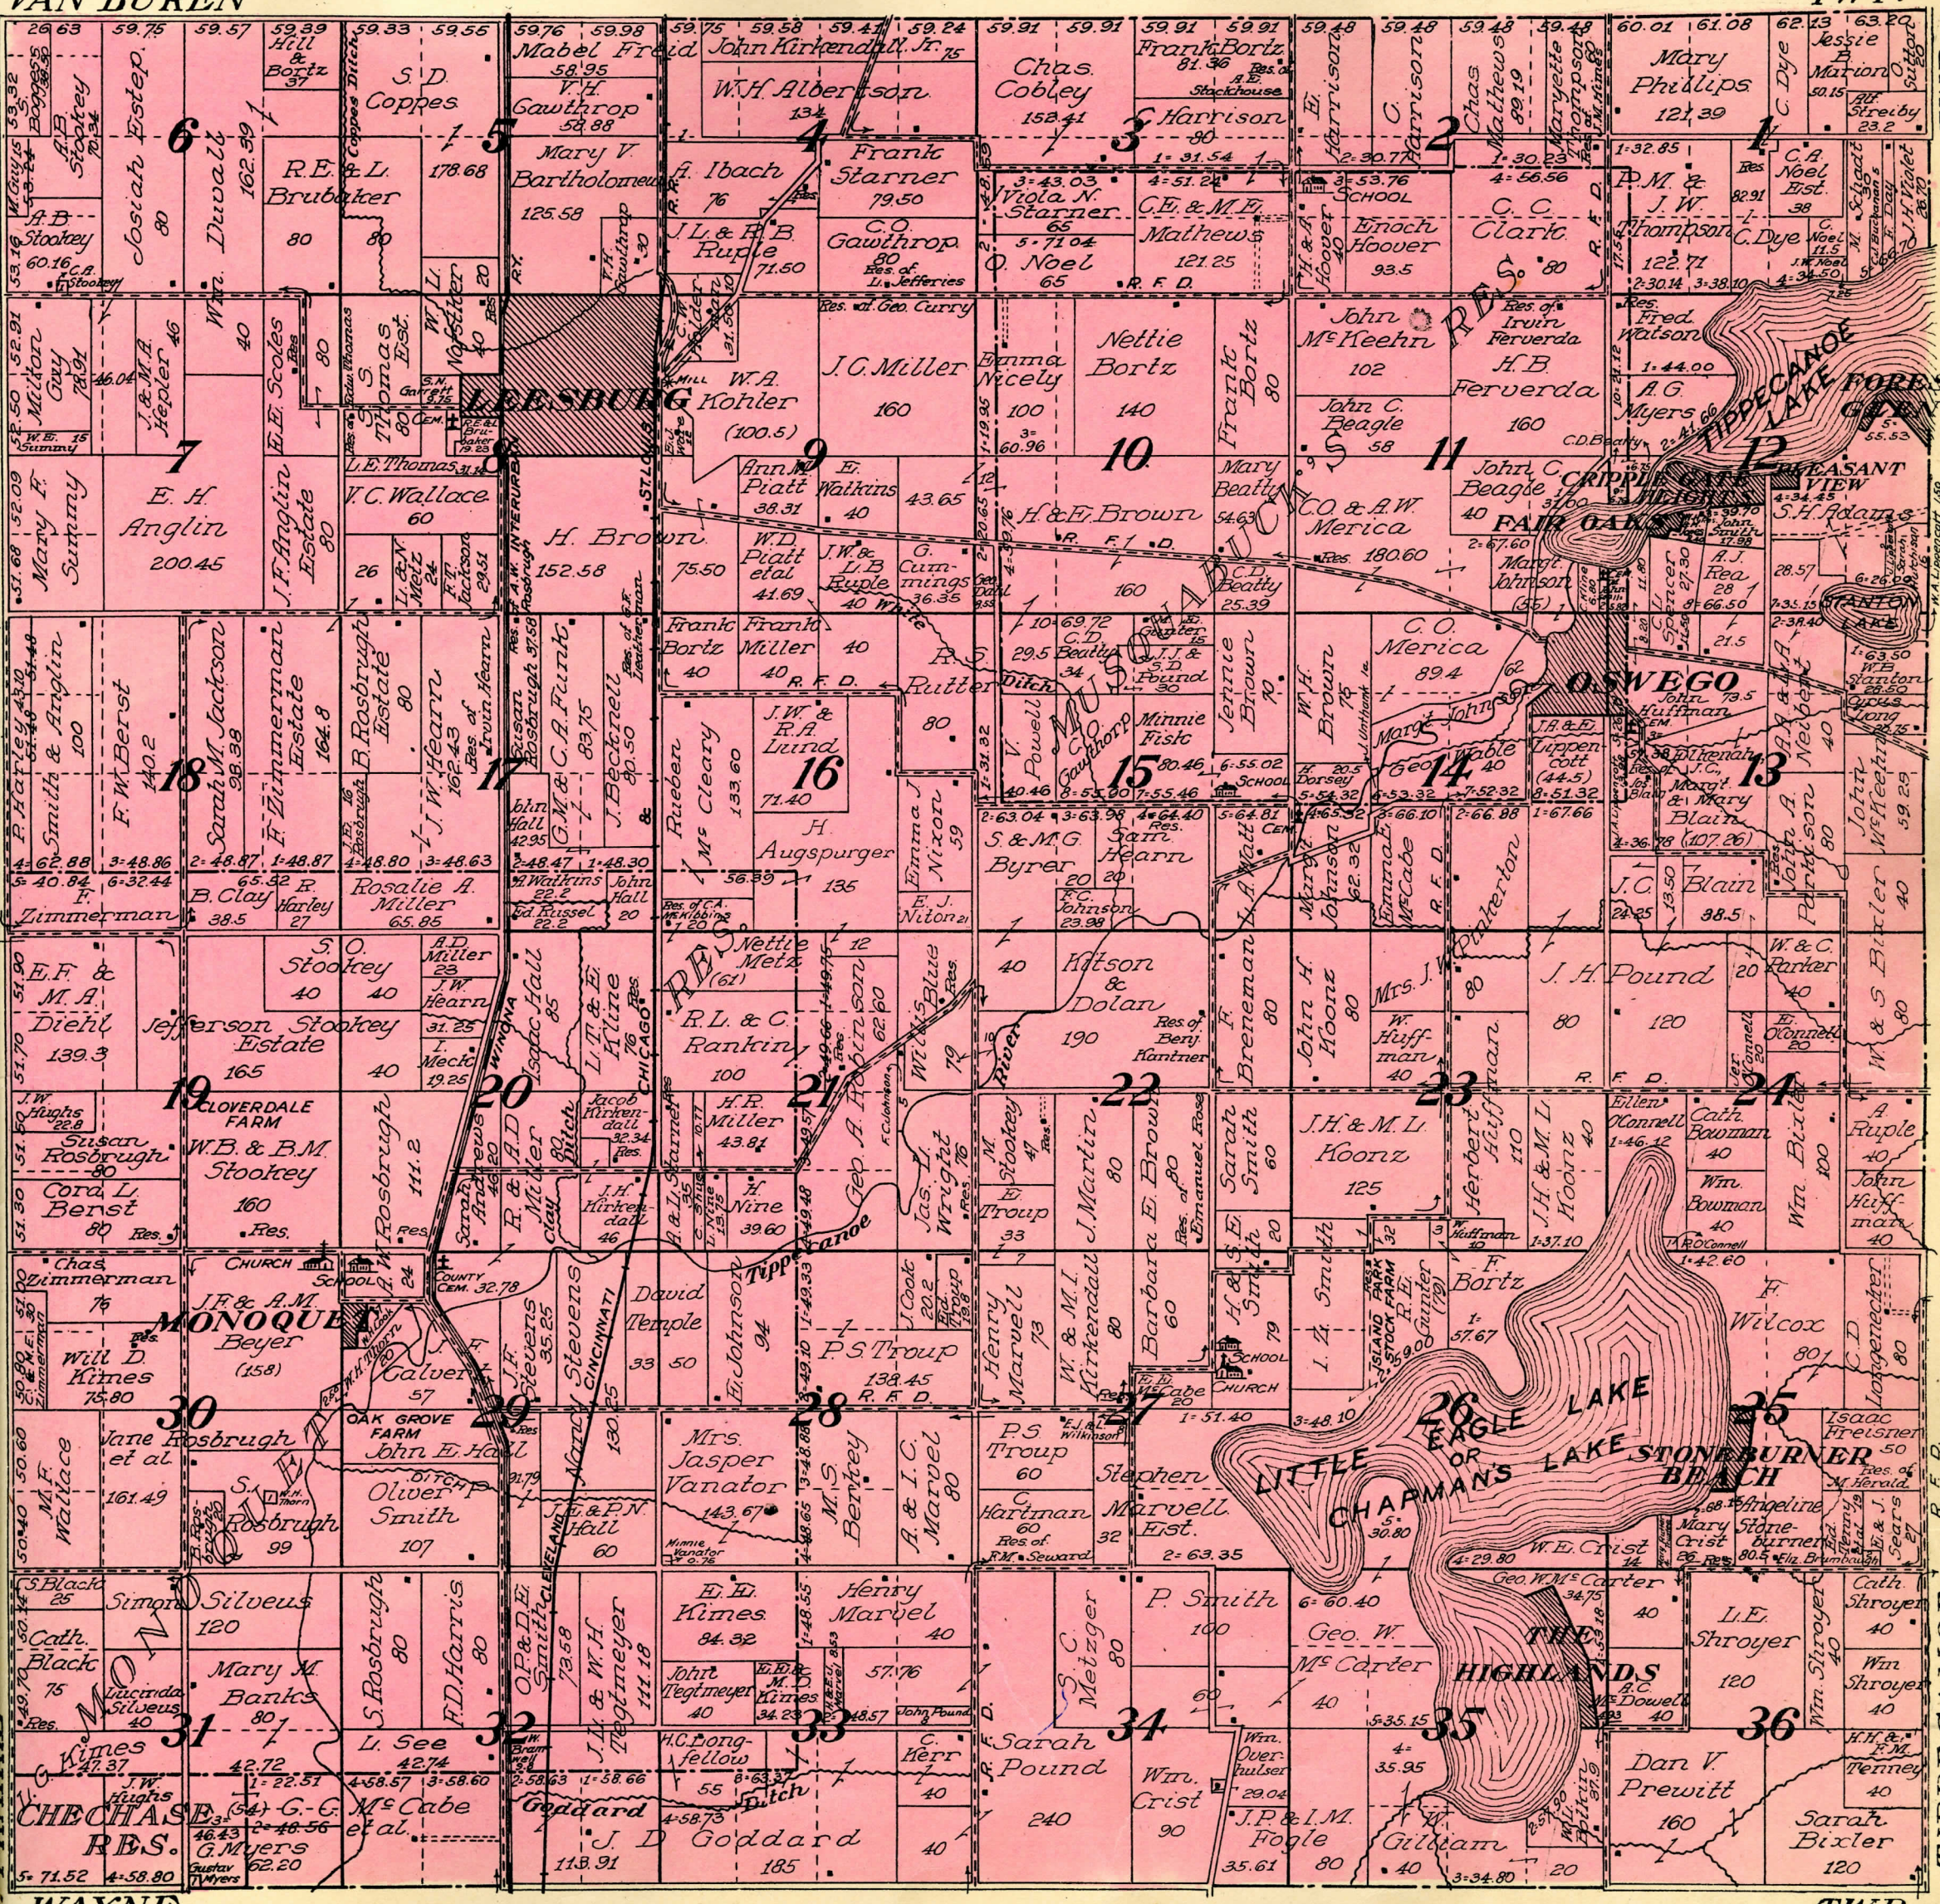

MAP OF PLAIN TOWNSHIP

Scale 2 inches to 1 mile

Township 33 North, Range 6 East of the 2nd P. M.

VAN BUREN

TWP.

WAYNE

TWP.