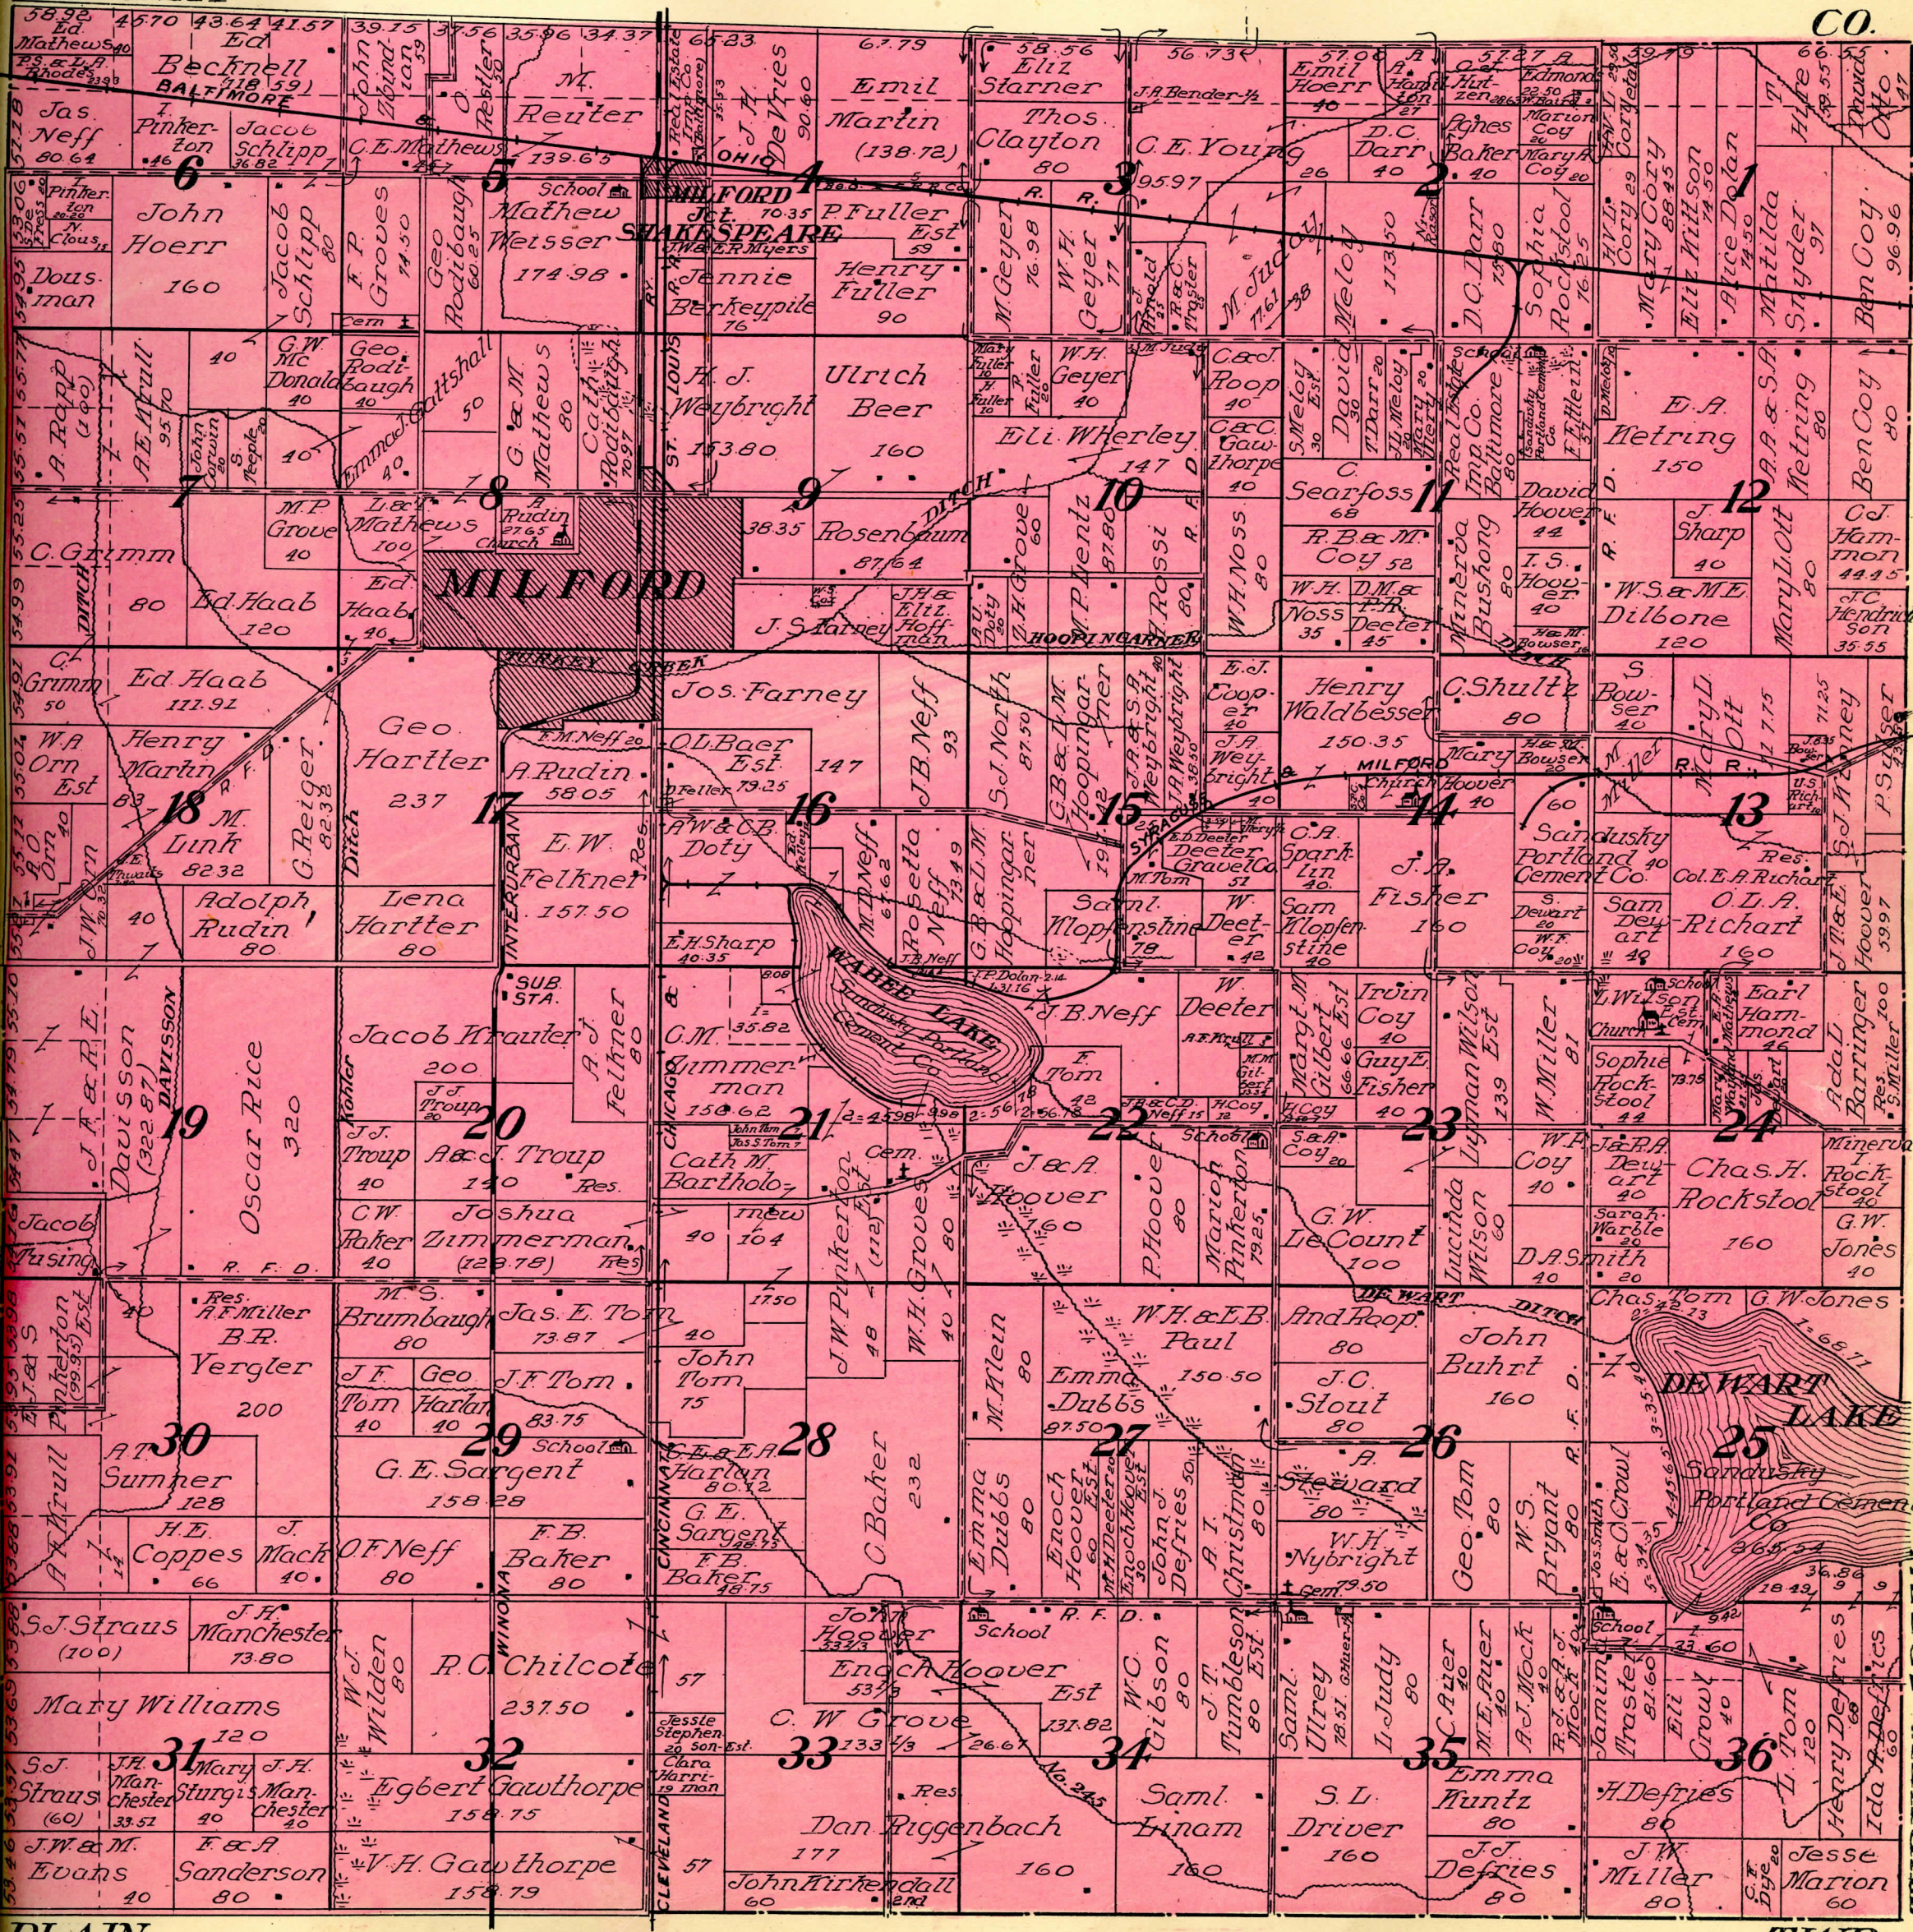

MAP OF
VAN BUREN
TOWNSHIP

Scale 2 inches to 1 mile

Township 34 North, Range 6 East of the 2nd P. M.

ELKHART

CO.

PLAIN

TWP